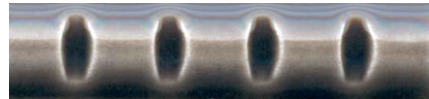

KYOTO COCCO (CARBONE DOTS)

KYOTO SABBIA WITH INDACO DOTS &  
KYOTO SABBIA WITH COCCO DOTS

KYOTO CAFFÈ (CARBONE DOTS)

KYOTO CORDA (MELANZANA DOTS)

## COLOUR RANGE

CARBONE (BLACK)

COCCO (CHOCOLATE)

MELANZANA (BERRY)

CAFFÈ (CHARCOAL)

SABBIA (BEIGE)

INDACO (BLUE)

ACCIAIO (GREY)