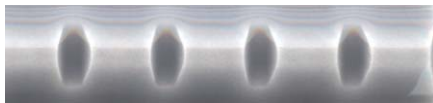

KYOTO COCCO (CARBONE DOTS)

KYOTO SABBIA WITH INDACO DOTS &  
KYOTO SABBIA WITH COCCO DOTS

KYOTO CAFFÈ (CARBONE DOTS)

KYOTO CORDA (MELANZANA DOTS)

## COLOUR RANGE

CARBONE (BLACK)

COCCO (CHOCOLATE)

MELANZANA (BERRY)

CAFFÈ (CHARCOAL)

SABBIA (BEIGE)

INDACO (BLUE)

ACCIAIO (GREY)

ACQUA (LIGHT GREEN)

CORDA (MUSHROOM)

REFER TO THE PRICELIST FOR COLOUR AVAILABILITY OF EACH DESIGN.

THERE MAY BE COLOUR VARIANCE BETWEEN THE IMAGE SHOWN AND THE ACTUAL TILE.  
IN ALL CASES SEE A SAMPLE. RENDITIONS TAKES NO RESPONSIBILITY FOR VARIENCE.