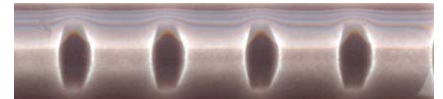

KYOTO COCCO (CARBONE DOTS)

KYOTO SABBIA WITH INDACO DOTS &  
KYOTO SABBIA WITH COCCO DOTS

KYOTO CAFFÈ (CARBONE DOTS)

KYOTO CORDA (MELANZANA DOTS)

## COLOUR RANGE

CARBONE (BLACK)

COCCO (CHOCOLATE)

MELANZANA (BERRY)

CAFFÈ (CHARCOAL)

SABBIA (BEIGE)

INDACO (BLUE)

ACCIAIO (GREY)