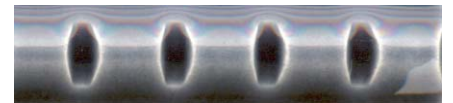

KYOTO COCCO (CARBONE DOTS)

KYOTO SABBIA WITH INDACO DOTS &  
KYOTO SABBIA WITH COCCO DOTS

KYOTO CAFFÈ (CARBONE DOTS)

KYOTO CORDA (MELANZANA DOTS)

## COLOUR RANGE

CARBONE (BLACK)

COCCO (CHOCOLATE)

MELANZANA (BERRY)

CAFFÈ (CHARCOAL)

SABBIA (BEIGE)

INDACO (BLUE)

ACCIAIO (GREY)