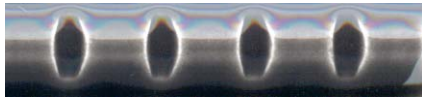

KYOTO COCCO (CARBONE DOTS)

KYOTO SABBIA WITH INDACO DOTS &  
KYOTO SABBIA WITH COCCO DOTS

KYOTO CAFFÈ (CARBONE DOTS)

KYOTO CORDA (MELANZANA DOTS)

## COLOUR RANGE

CARBONE (BLACK)

COCCO (CHOCOLATE)

MELANZANA (BERRY)

CAFFÈ (CHARCOAL)

SABBIA (BEIGE)

INDACO (BLUE)

ACCIAIO (GREY)